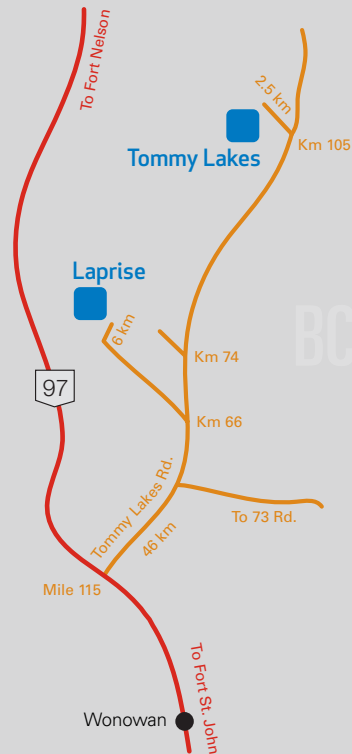

Northwest of Fort St. John, BC

LAPRISE OPEN CAMP

OVERVIEW

PTI Laprise Open Camp has 102 single occupancy rooms. Dig into a hot meal in our dining room or take advantage of the satellite television and wireless internet in your room. Enjoy the comforts of home while you are away from home.

FEATURES

- 102 rooms
- Laundry facilities
- Desk
- Wireless internet (in room)
- Satellite television (in room)
- Catered dining room
- Recreation room
- Parking spaces and plug-ins

LOCATION AND DIRECTIONS

Northwest of Fort St. John, BC. Hwy 97 to Mile 115, east to Tommy Lakes Road, Km 66 turn left for 14 km, right for 0.5 km D-13-B / 94-G-8

ABOUT PTI GROUP

PTI Group is one of North America's largest fully integrated suppliers of remote site services providing permanent and temporary workforce accommodations, catering and food services, facility management, and other value-add services to resource industries worldwide.

Images are representative of typical facility features

OPEN CAMP SERVICES

Reservations : 1877 234 8983 · 1 403 234 8983 · opencamp@ptigroup.com · ptigroup.com