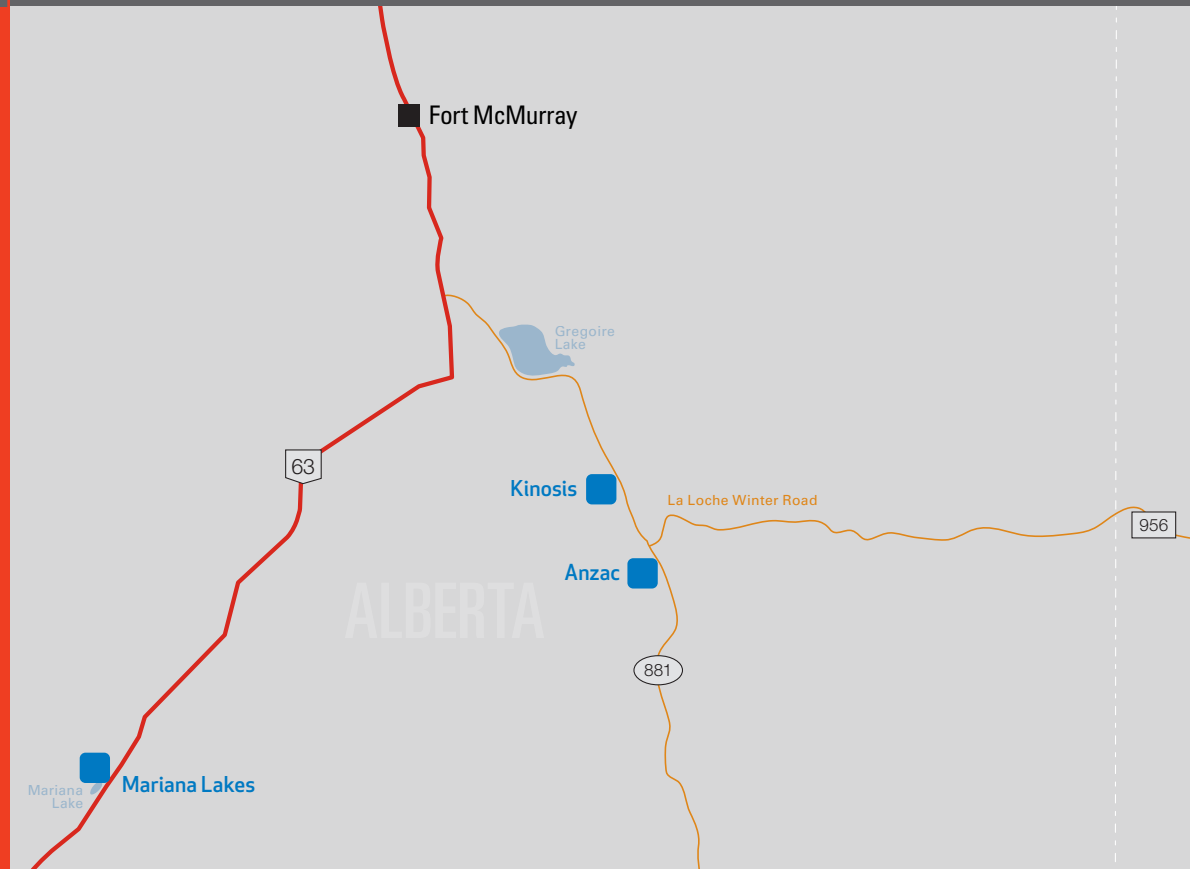

LOCATION AND DIRECTIONS

Southeast of Fort McMurray, AB on Hwy 881, 23 km south of Anzac

N7-84-6-W4

LAT : 56.239892 LONG : -110.898271

ABOUT PTI GROUP

PTI Group is one of North America's largest fully integrated suppliers of remote site services providing permanent and temporary workforce accommodations, catering and food services, facility management, and other value-add services to resource industries worldwide.