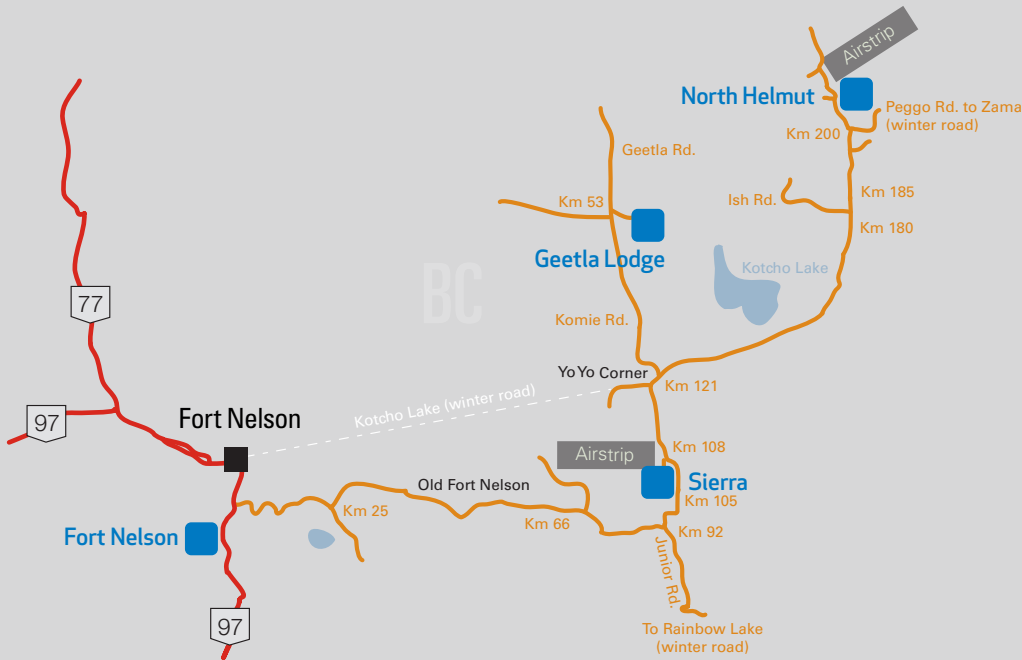

Northeast of Fort Nelson, BC

NORTH HELMUT

Open Camp

OVERVIEW

PTI North Helmut Open Camp has 60 single occupancy rooms. Dig into a hot meal in our dining room or sit back and relax in your quiet and cozy room. Enjoy the comforts of home while you are away from home.

FEATURES

- 60 rooms
- Lockable storage and dresser (in room)
- Desk
- Catered dining room
- Recreation room
- Laundry facilities
- Parking spaces and plug-ins

LOCATION AND DIRECTIONS

Northeast of Fort Nelson, BC, Km 202 on the Sierra Higrade, beside the airstrip

C-4-K / 94-P-7

ABOUT PTI GROUP

PTI Group is one of North America's largest fully integrated suppliers of remote site services providing permanent and temporary workforce accommodations, catering and food services, facility management, and other value-add services to resource industries worldwide.

Images are representative of typical facility features

OPEN CAMP SERVICES

Reservations : 1877 234 8983 · 1 403 234 8983 · opencamp@ptigroup.com · ptigroup.com