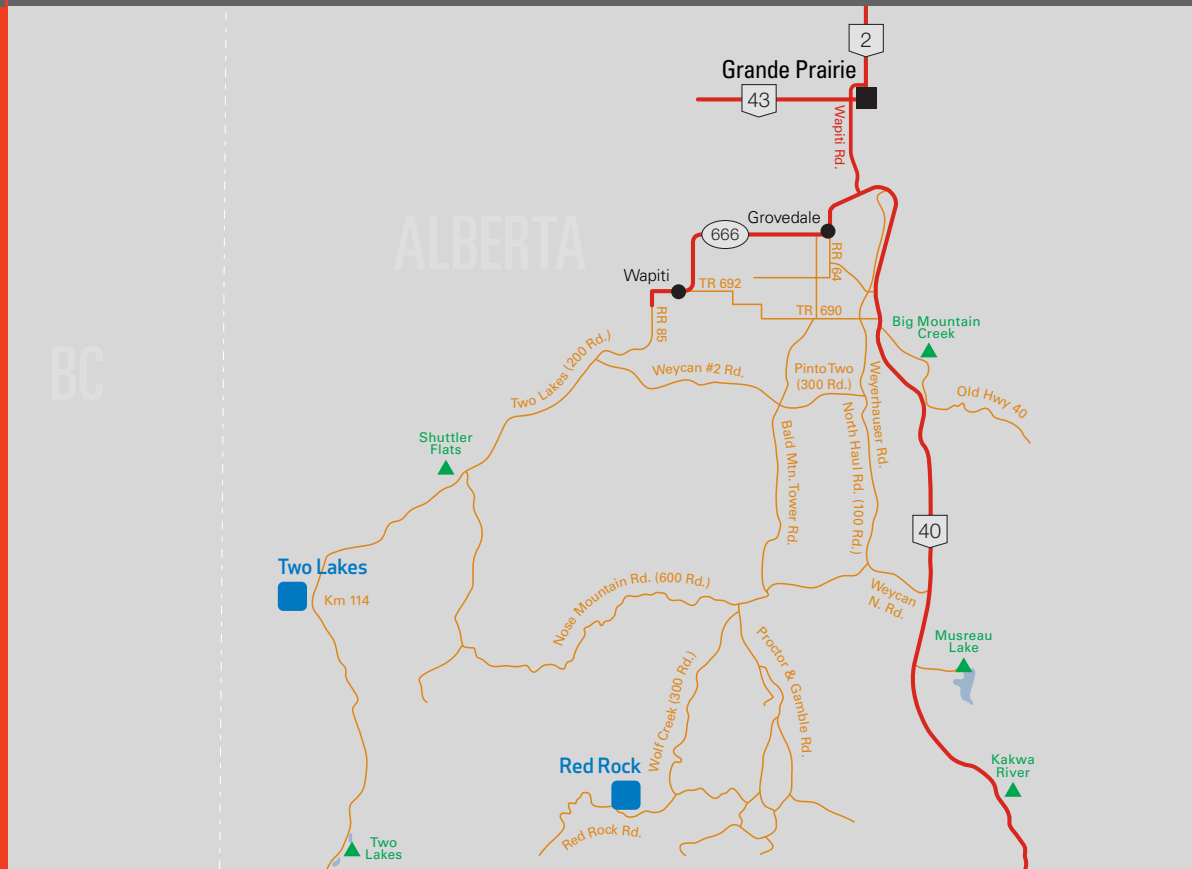

Southwest of Grande Prairie, AB

RED ROCK

Open Camp

OVERVIEW

PTI Red Rock Open Camp has 122 single occupancy rooms. Dig into a hot meal in our dining room or take advantage of the satellite television and wireless internet in your room. Enjoy the comforts of home while you are away from home.

FEATURES

- 122 single occupancy rooms
- Lockable storage and dresser (in room)
- Desk
- Wireless internet (in room)
- Satellite television (in room)
- Catered dining room
- Recreation room
- Laundry facilities
- Parking spaces and plug-ins

LOCATION AND DIRECTIONS

Southwest of Grande Prairie, AB,
on the Wolf Creek Road to the Red Rock Road
NE G 34-62-9-W6

ABOUT PTI GROUP

PTI Group is one of North America's largest fully integrated suppliers of remote site services providing permanent and temporary workforce accommodations, catering and food services, facility management, and other value-add services to resource industries worldwide.

Images are representative of typical facility features

OPEN CAMP SERVICES

Reservations : 1877 234 8983 · 1 403 234 8983 · opencamp@ptigroup.com · ptigroup.com