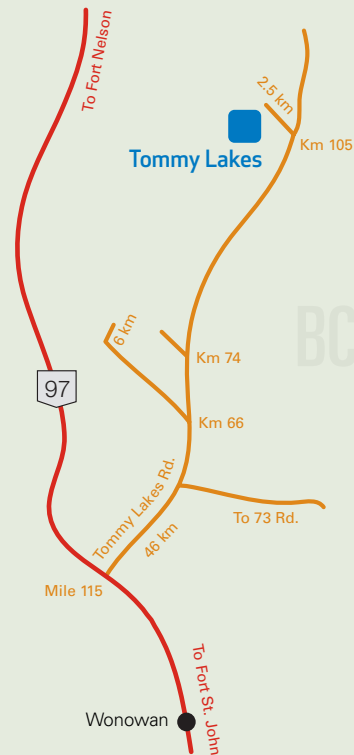

Northwest of Fort St. John, BC

TOMMY LAKES LODGE

Overview

Tommy Lakes Lodge offers 87 single occupancy rooms. Dig into a hot meal in our dining room or take advantage of the satellite television and wireless internet in your room. Enjoy the comforts of home while you are away from home.

Locations and Directions

Northwest of Fort St. John, BC, Km 105 on Canfor Road,
West 2 km on Tommy Lakes Access Road

LAT : 59.839208 **LONG** : -121.888504

About PTI Group

PTI Group is one of North America's largest fully integrated suppliers of remote site services providing permanent and temporary workforce accommodations, catering and food services, facility management, and other value-add services to resource industries worldwide.