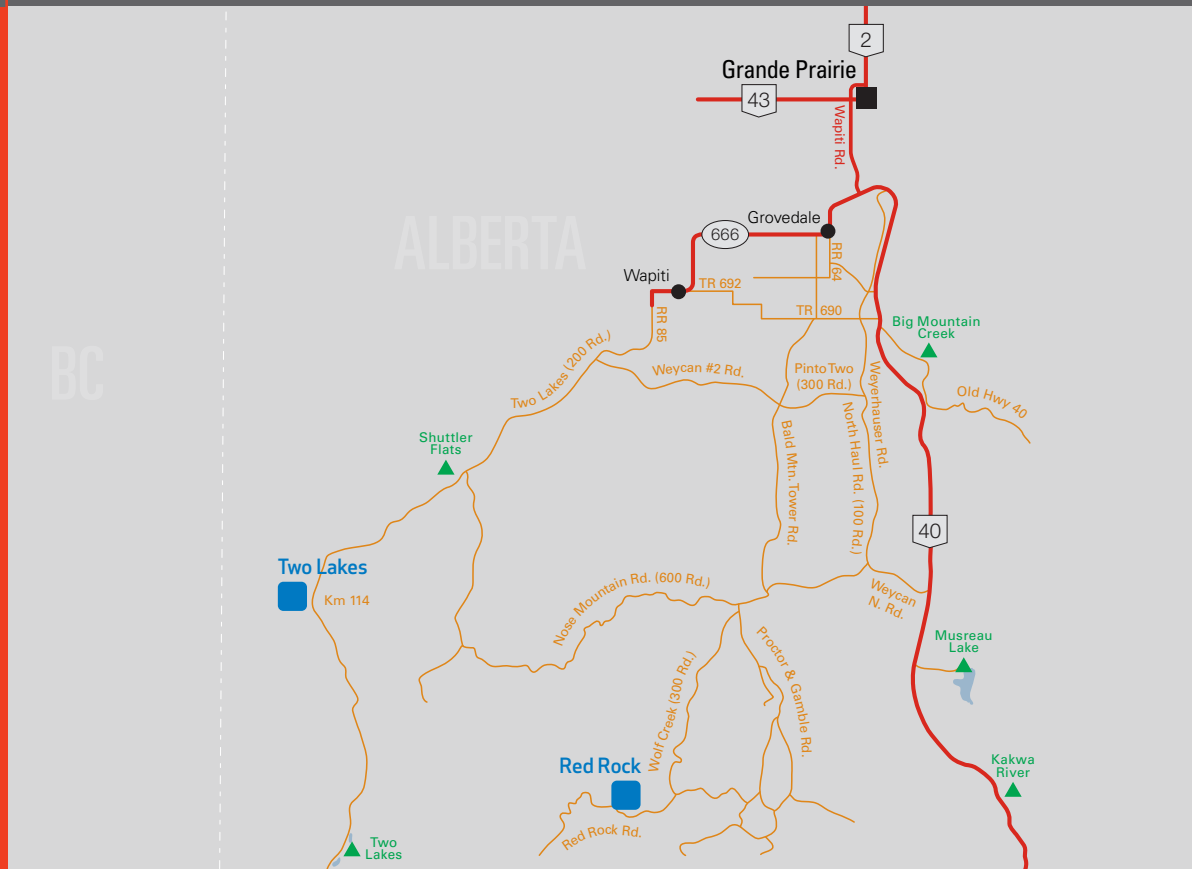

Southwest of Grande Prairie, AB

TWO LAKES

Open Camp

OVERVIEW

PTI Two Lakes Open Camp has 51 single occupancy rooms. Dig into a hot meal in our dining room or take advantage of the satellite television and wireless internet in your room. Enjoy the comforts of home while you are away from home.

FEATURES

- 51 rooms
- Lockable storage and dresser (in room)
- Desk
- Wireless internet (in room)
- Satellite television (in room)
- Catered dining room
- Recreation room
- Laundry facilities (in room)
- Parking spaces and plug-ins

LOCATION AND DIRECTIONS

Southwest of Grande Prairie, AB,
at Km 114, on Two Lakes Road at Chinook Ridge
NE 13-65-13-W6

ABOUT PTI GROUP

PTI Group is one of North America's largest fully integrated suppliers of remote site services providing permanent and temporary workforce accommodations, catering and food services, facility management, and other value-add services to resource industries worldwide.

Images are representative of typical facility features

OPEN CAMP SERVICES

Reservations : 1877 234 8983 · 1 403 234 8983 · opencamp@ptigroup.com · ptigroup.com