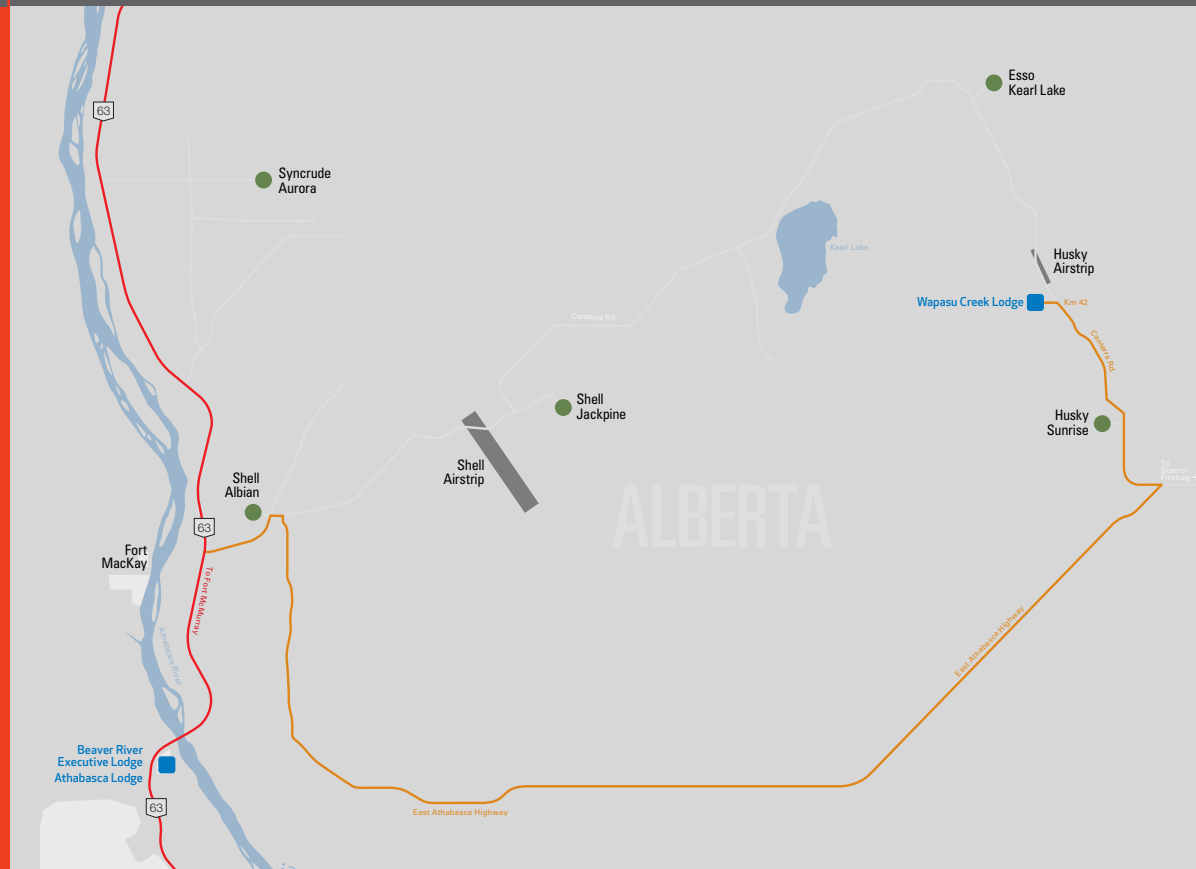

East of Fort MacKay, AB

WAPASU CREEK

Lodge

OVERVIEW

PTI Wapasu Lodge, located East of Fort MacKay, AB, has 3,000 rooms that range from semi-private and standard suites to private management and executive suites. Enjoy a hot meal in our dining room, enjoy the fitness facility or take advantage of the satellite television and wireless internet in your room. Enjoy the comforts of home while you are away from home.

LOCATION AND DIRECTIONS

47 km east of Hwy 63 along the East Athabasca Highway, turn west onto Canterra Road, north to Km 42
29-95-7-W4

ABOUT PTI GROUP

PTI Group is one of North America's largest fully integrated suppliers of remote site services providing permanent and temporary workforce accommodations, catering and food services, facility management, and other value-add services to resource industries worldwide.