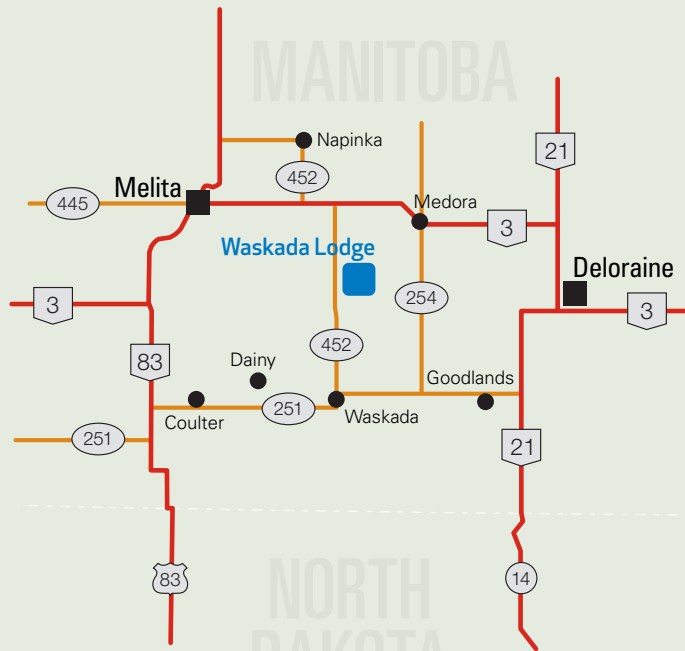

North of Waskada, MB

WASKADA LODGE

Overview

Waskada Lodge, located 14 kms north of Waskada, Manitoba, has 192 single occupancy rooms. Dig into a hot meal in our dining room or take advantage of the satellite television and wireless internet in your room. Enjoy the comforts of home while you are away from home.

Features

- 192 rooms
- Desk
- Wireless internet (in room)
- Satellite television (in room)
- Catered dining room
- Recreation room
- Laundry facilities

Locations and Directions

From the Waskada turnoff, on Hwy 452, it is approximately 5.6 kms south of Hwy 3 located on the east side of the road.

LAT : 49.223988 **LONG :** -100.803337

About PTI Group

PTI Group is one of North America's largest fully integrated suppliers of remote site services providing permanent and temporary workforce accommodations, catering and food services, facility management, and other value-add services to resource industries worldwide.

Workforce Accommodations

Reservations: 1 877 234 8983 · reservations@ptigroup.com · ptigroup.com/open_camps.php

Images are representative of typical facility features