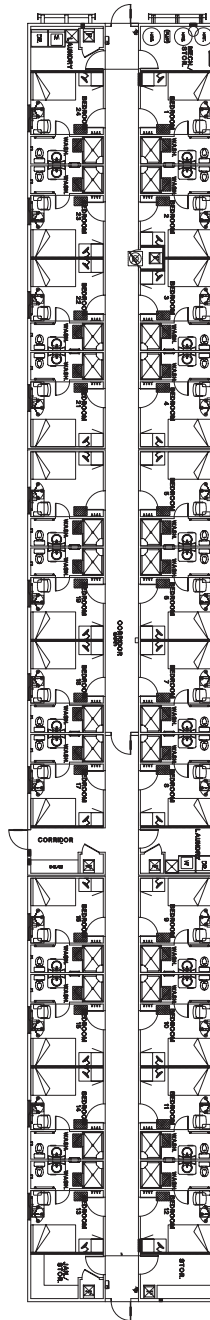

# 24-Person VIP Dormitory Complex

## Available Features

- ◇ 24 private suites
- ◇ Satellite TV
- ◇ Lockable storage
- ◇ In-suite Workstation
- ◇ Private private washrooms
- ◇ Personal temperature control in each room
- ◇ Walls engineered to reduce noise transfer
- ◇ Laundry facilities
- ◇ Engineered for extreme climates
- ◇ Ability to complex several dormitories and common-area facilities together with arctic corridors to accommodate up to 2,000 people
- ◇ Ability to customize units to meet unique client needs