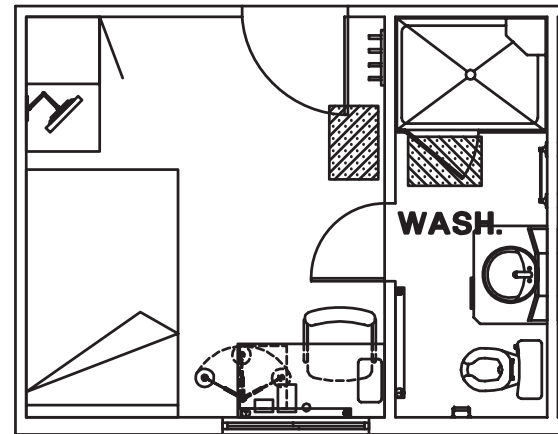

▼ Typical Suite

PTI Group is one of North America's largest fully integrated suppliers of remote site services providing permanent and temporary workforce accommodations, catering & food services, facility management, and other value-add services to resource industries worldwide.

© PTI Group Inc.
Drawings are for discussion purposes only. Facility layouts and features may vary. No unauthorized distribution or duplication of this drawing is permitted without expressed written consent from PTI Group Inc.