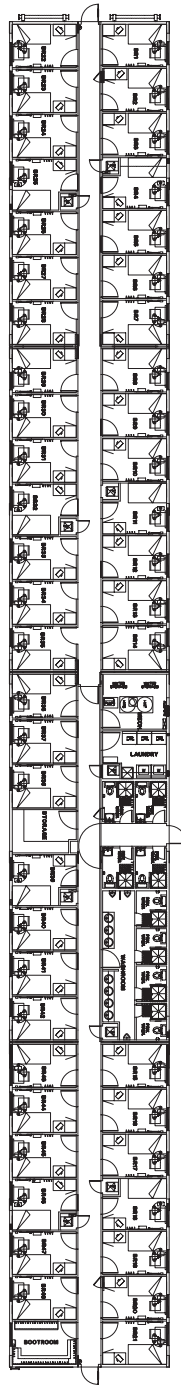

48-Person Dormitory

Available Features

- ✦ 48 private rooms
- ✦ Satellite TV
- ✦ Lockable storage
- ✦ In-suite workstation
- ✦ Personal temperature control available in each room
- ✦ Private and semi-private washrooms
- ✦ Laundry facilities
- ✦ Walls engineered to reduce noise transfer
- ✦ Engineered for extreme climates
- ✦ Ability to complex several dormitories and common-area facilities together with arctic corridors to create basecamps housing up to 2,000 people
- ✦ Ability to customize units to meet unique client needs

PTI Group is one of North America's largest fully integrated suppliers of remote site services providing permanent and temporary workforce accommodations, catering & food services, facility management, and other value-add services to resource industries worldwide.