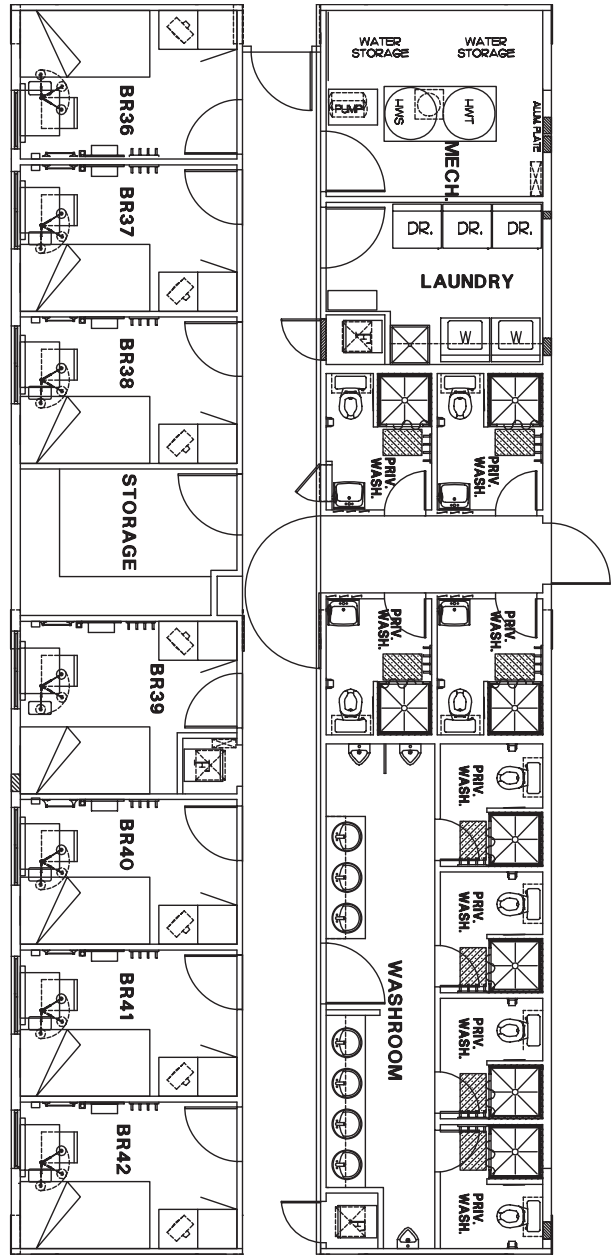

Sleeper Unit

Washcar Unit

© PTI Group Inc.
Drawings are for discussion purposes only. Facility layouts and features may vary. No unauthorized distribution or duplication of this drawing is permitted without expressed written consent from PTI Group Inc.