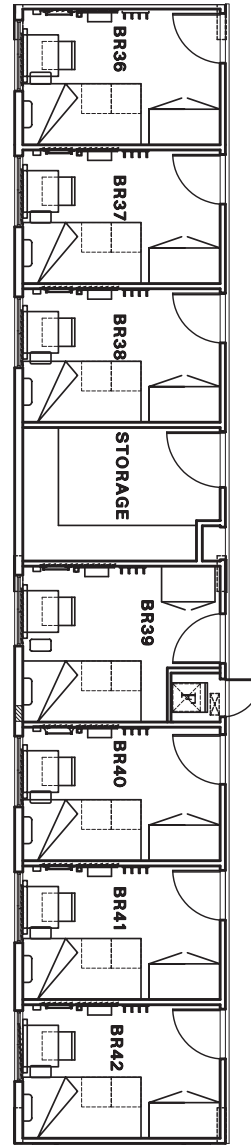

Sleeper Unit

Washcar Unit