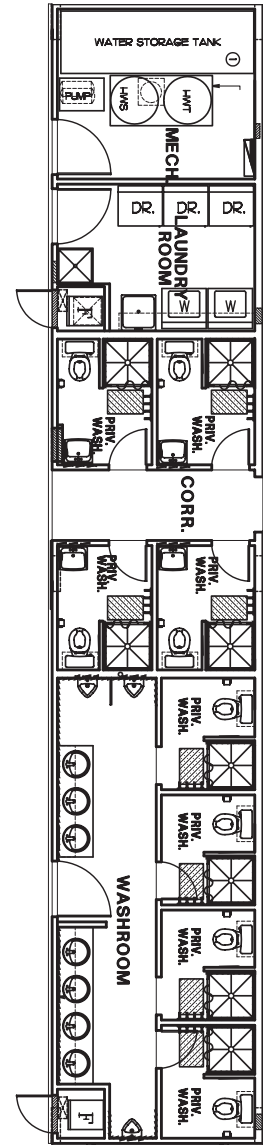

49-Person Dormitory

Available Features

- ✦ 49 private rooms
- ✦ Satellite TV
- ✦ Lockable storage
- ✦ In-suite workstation
- ✦ Personal temperature control available in each room
- ✦ Private and semi-private washrooms
- ✦ Laundry facilities
- ✦ Walls engineered to reduce noise transfer
- ✦ Engineered for extreme climates
- ✦ Ability to complex several dormitories and common-area facilities together with arctic corridors to create basecamps housing up to 2,000 people
- ✦ Ability to customize units to meet unique client needs

Sleeper Unit

Washcar Unit

© PTI Group Inc.
 Drawings are for discussion purposes only. Facility layouts and features may vary. No unauthorized distribution or duplication of this drawing is permitted without expressed written consent from PTI Group Inc.