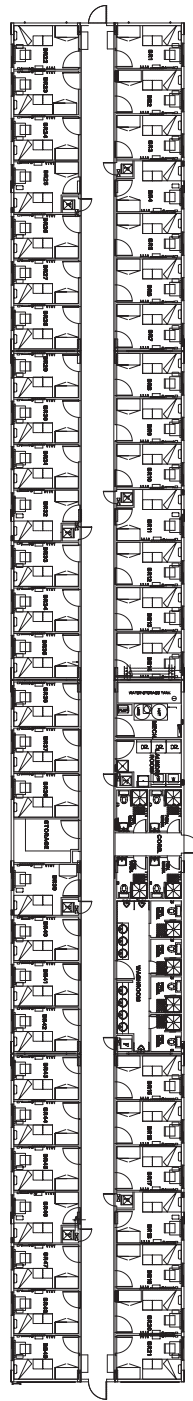

49-Person Dormitory

Available Features

- ✦ 49 private rooms
- ✦ Satellite TV
- ✦ Lockable storage
- ✦ In-suite workstation
- ✦ Personal temperature control available in each room
- ✦ Private and semi-private washrooms
- ✦ Laundry facilities
- ✦ Walls engineered to reduce noise transfer
- ✦ Engineered for extreme climates
- ✦ Ability to complex several dormitories and common-area facilities together with arctic corridors to create basecamps housing up to 2,000 people
- ✦ Ability to customize units to meet unique client needs

Sleeper Unit

Washcar Unit

© PTI Group Inc.
 Drawings are for discussion purposes only. Facility layouts and features may vary. No unauthorized distribution or duplication of this drawing is permitted without expressed written consent from PTI Group Inc.