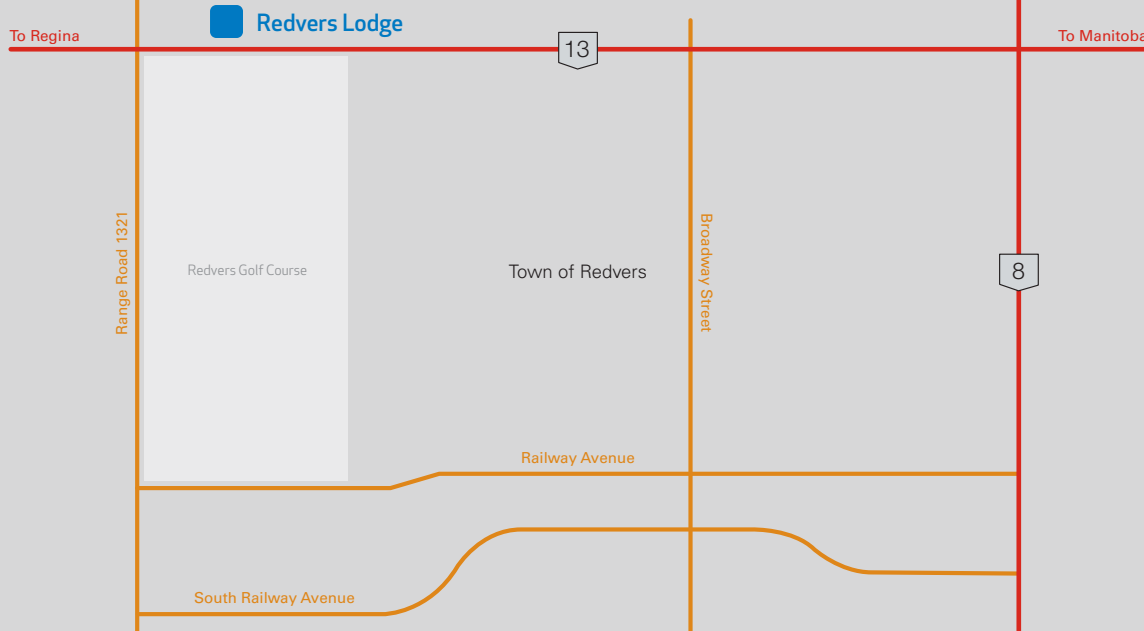

SASKATCHEWAN

Redvers, SK

REDVERS LODGE

OVERVIEW

PTI Redvers Lodge, located Southeast of Regina, Saskatchewan has 76 rooms that range from single rooms to private VIP suites. Enjoy a hot meal in our dining room or take advantage of the satellite television and wireless internet in your room. Enjoy the comforts of home while you are away from home.

Southeast of Regina, Saskatchewan, on Highway 33 to Highway 13 (Red Coat Trail), travel 97.6 kms to the site located in the town of Redvers, Saskatchewan.

SW 1/4, SEC 24-7-32-W1

ABOUT PTI GROUP

PTI Group is one of North America's largest fully integrated suppliers of remote site services providing permanent and temporary workforce accommodations, catering and food services, facility management, and other value-add services to resource industries worldwide.